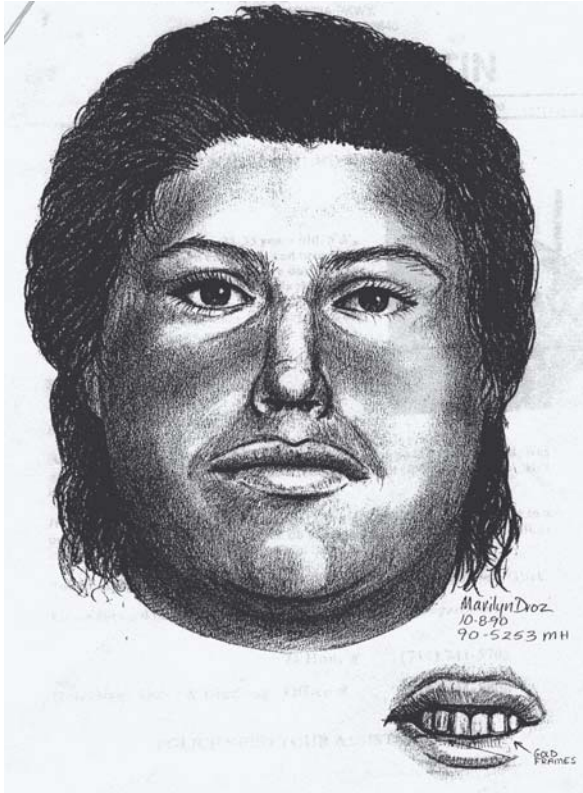

# Garden Grove Police Department

11301 Acacia Pkwy.  
Garden Grove, CA. 92840

## Unsolved Homicide - Information Needed

On Thursday, October 4, 1990, the strangled body of an unidentified female was dumped on the side of a street near Riverdale School in Garden Grove. Her body was wrapped in a red carpet.

She is described as a Female / Hispanic, 25-35, 5'3", 179, dark brown curly hair, brown eyes. Two of the upper front four teeth are outlined in gold. She was wearing a sleeveless black blouse over a pink sleeveless blouse, and "Paloma" brand, acid-washed blue jeans. She was barefoot, but it appeared that she normally wore sandals.

Information leads police to believe the victim had some connection to a person named Steve Glick.

*Individuals with information concerning this case should immediately contact the Garden Grove Police Department (714-741-5704) or the nearest law enforcement agency.*